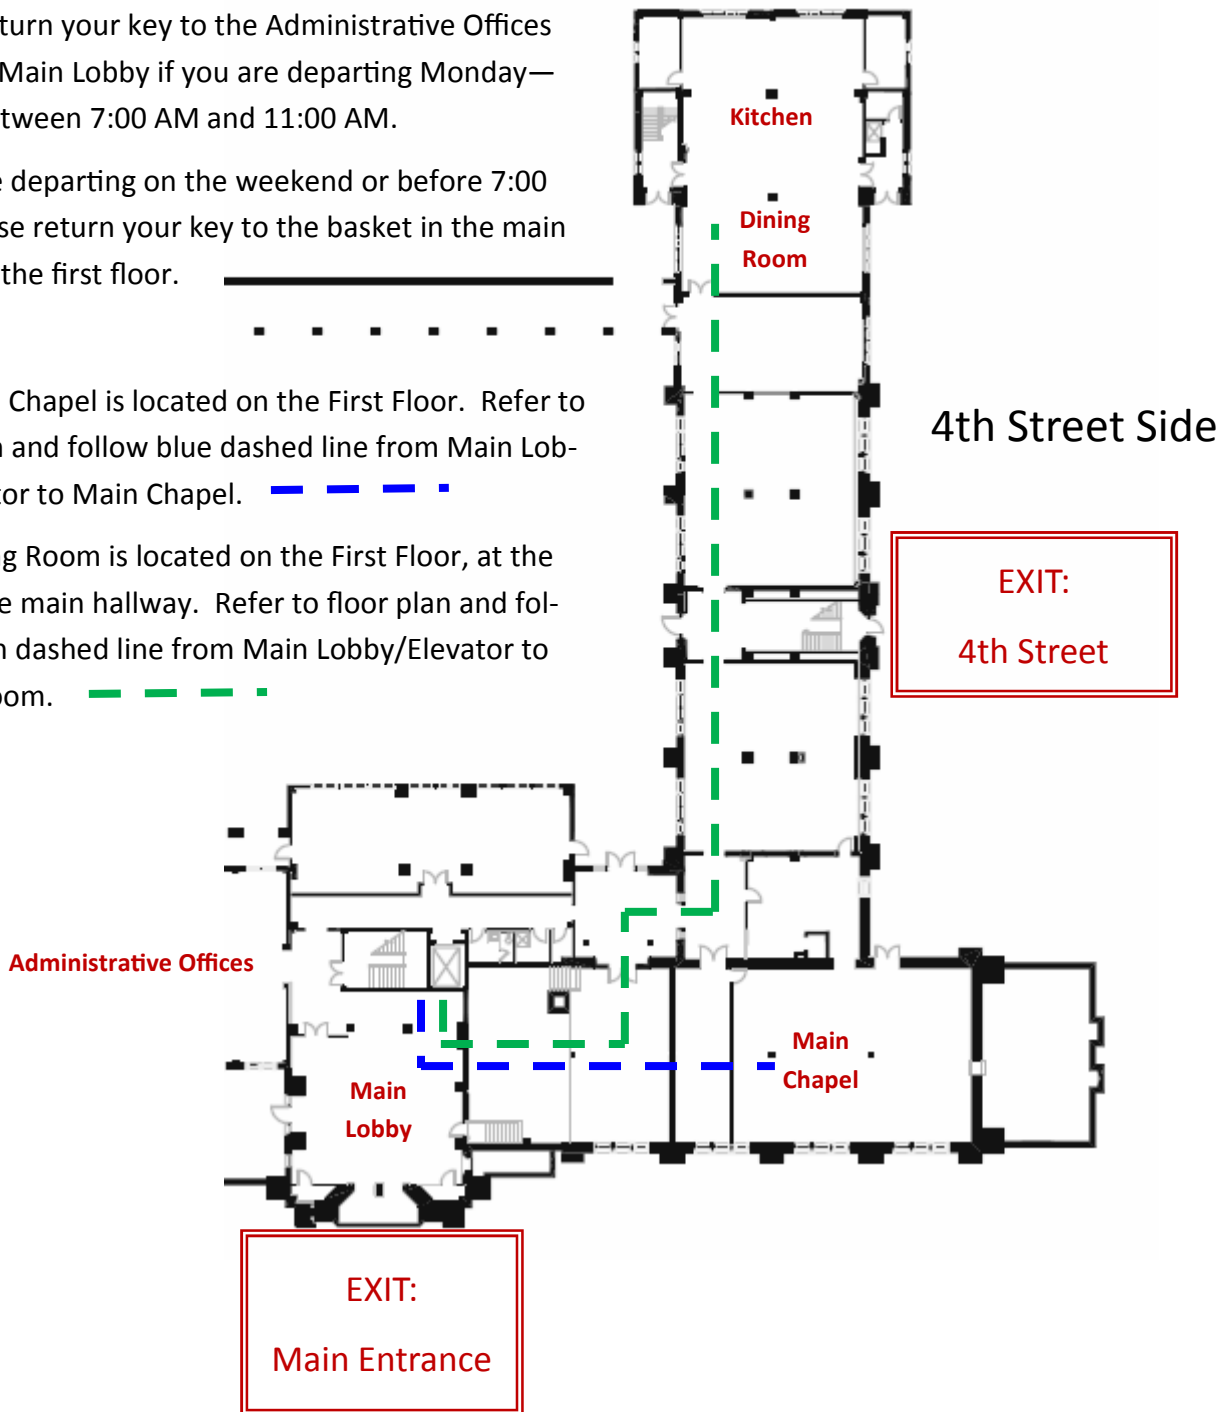

Theological College

First Floor of Seminary

Check out time is 11:00 AM

Please return your key to the Administrative Offices near the Main Lobby if you are departing Monday—Friday between 7:00 AM and 11:00 AM.

If you are departing on the weekend or before 7:00 AM, please return your key to the basket in the main lobby on the first floor.

The Main Chapel is located on the First Floor. Refer to floor plan and follow blue dashed line from Main Lobby/Elevator to Main Chapel.

The Dining Room is located on the First Floor, at the end of the main hallway. Refer to floor plan and follow green dashed line from Main Lobby/Elevator to Dining Room.

Michigan Avenue Side